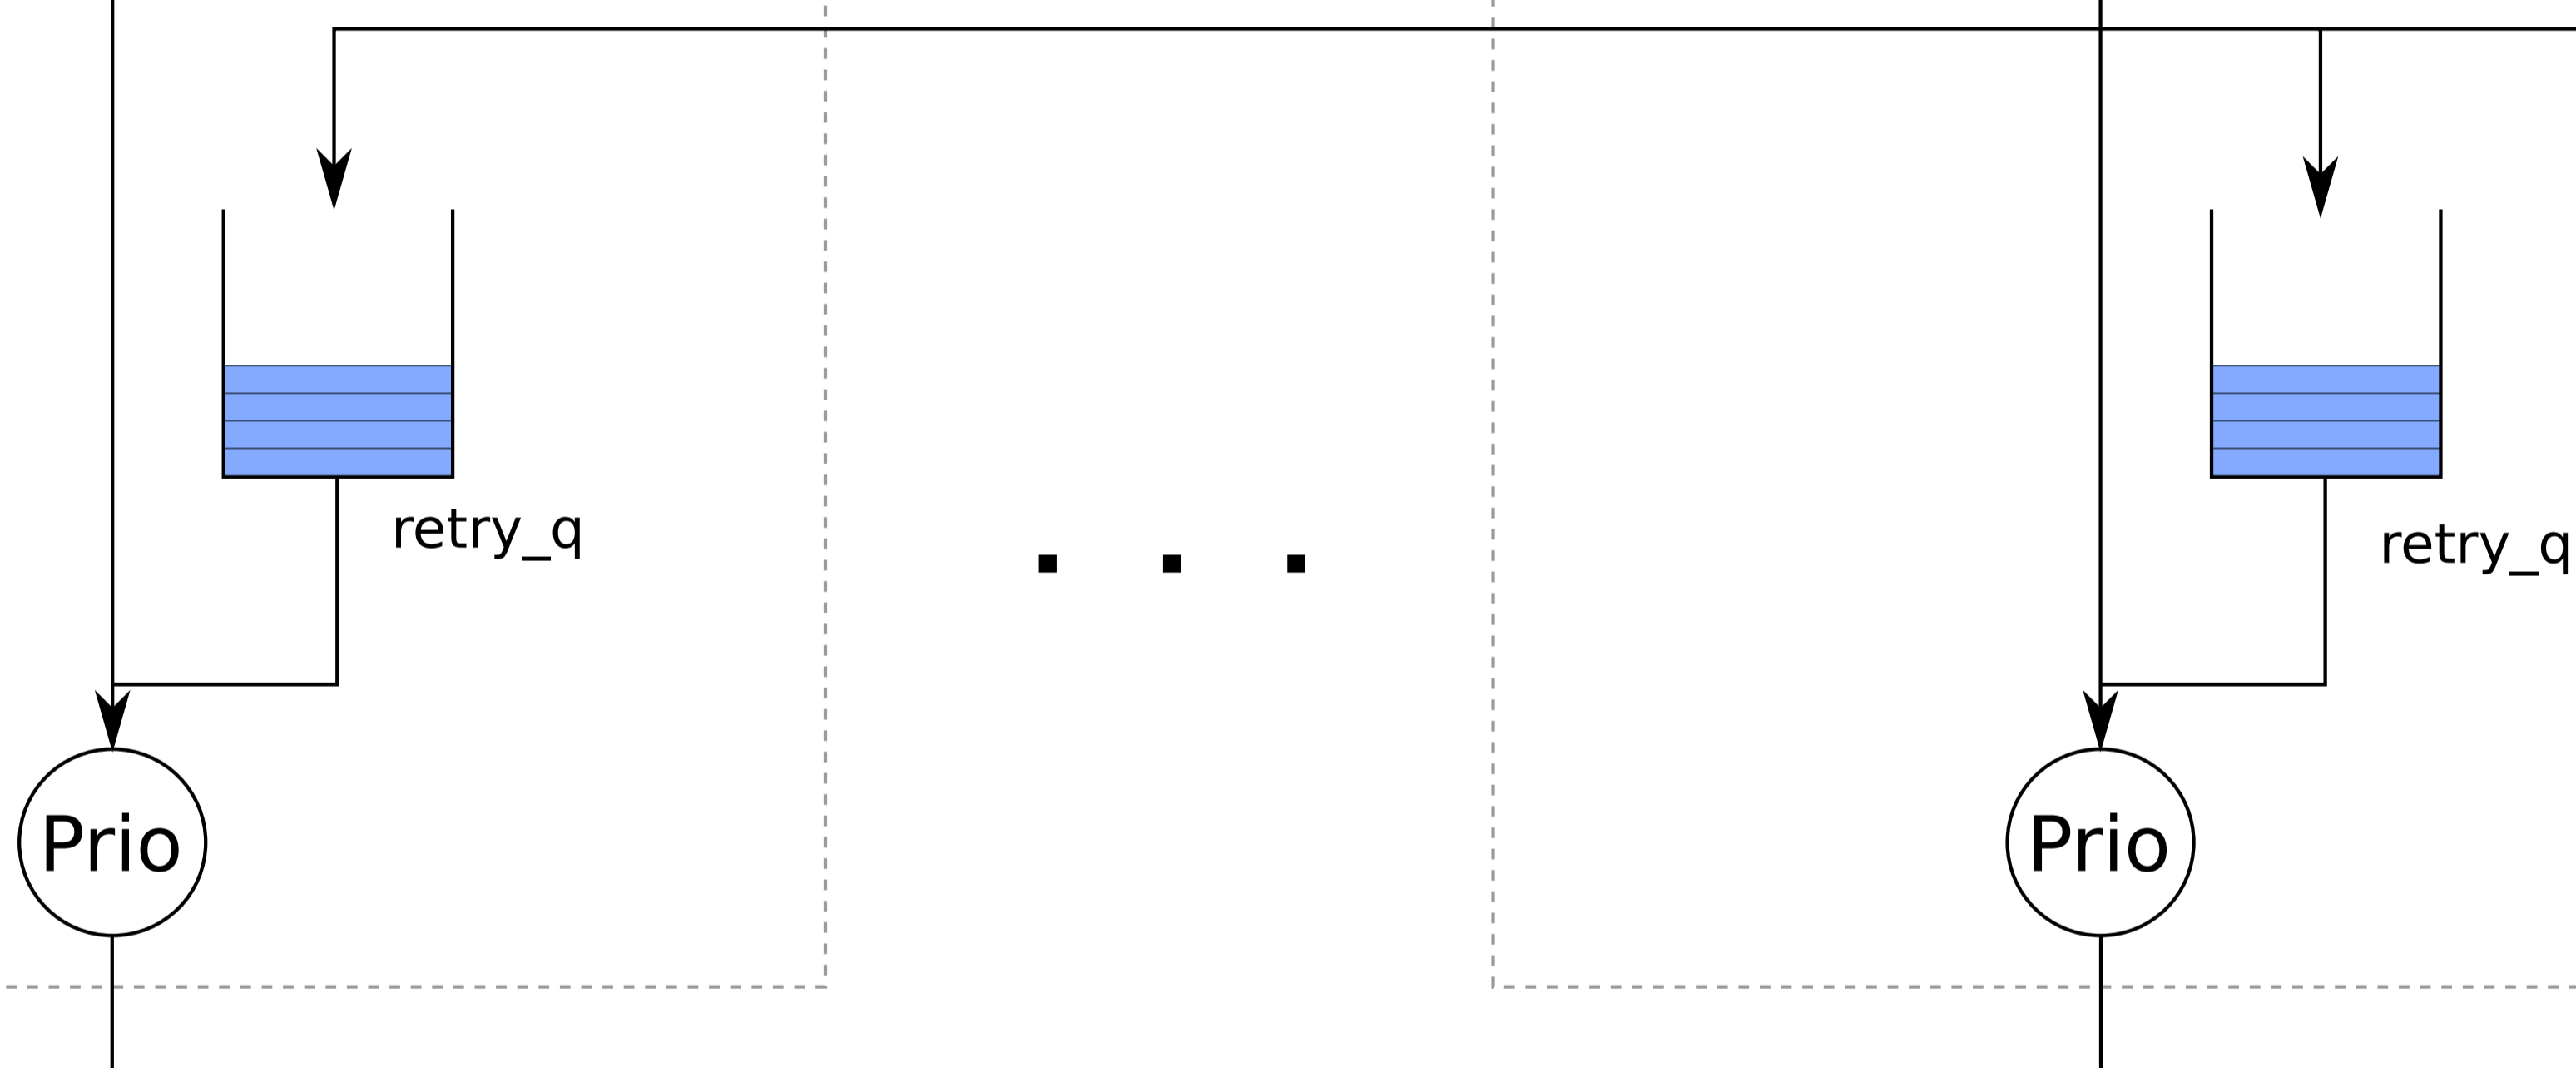

Qdisc layer (bypassed)

Assign TID

MAC layer

ath9k driver

Retries

HW queue (x4)

To hardware